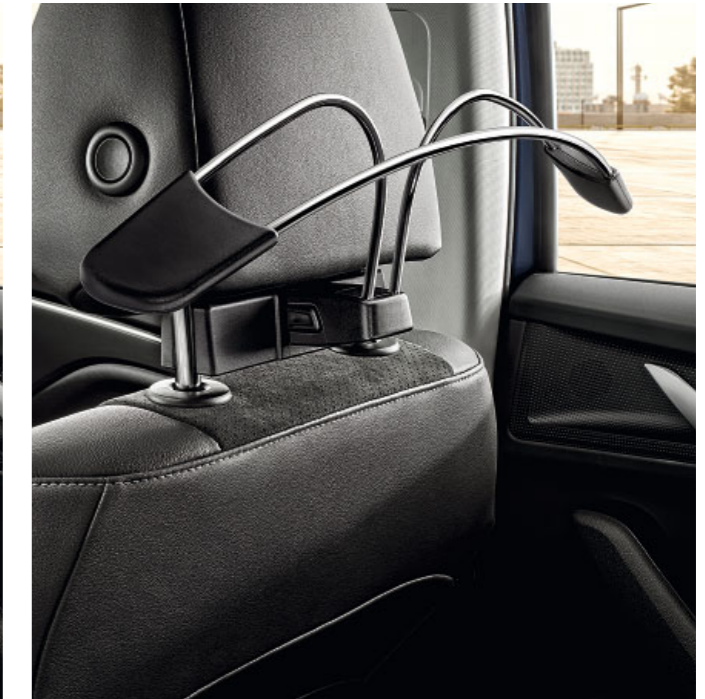

Smart holder – hanger

000 061 127F

Comfort Pack

000 061 122E

- Smart holder – multimedia holder
- Smart holder – hook
- Smart holder – hanger
- Smart holder – adapter
- Door panel bin (black)

Comfort Park life

000 061 122N | without door panel bin