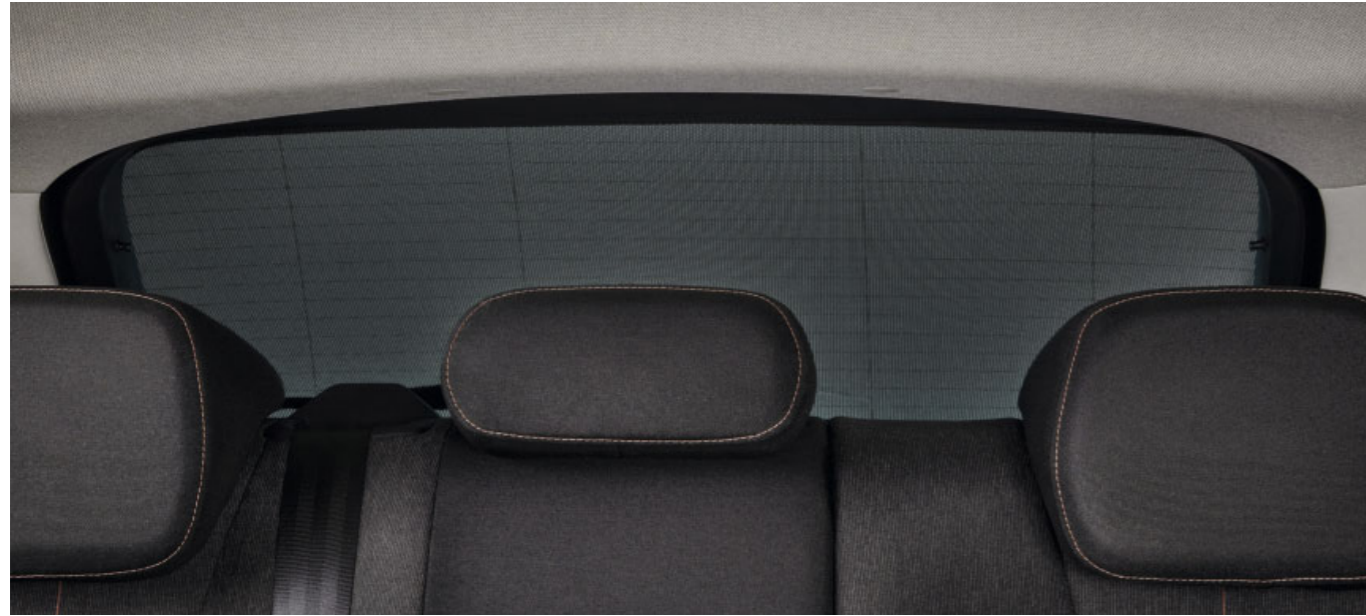

Smart holder – adapter

3V0 061 128

**Sun shades –
tailgate and boot
side windows**

657 064 361 | 3-piece set

**Sun shades – rear
side windows**

657 064 363 | 2-piece set

ASSEMBLY
MANUAL

**Loading edge
protection foil**