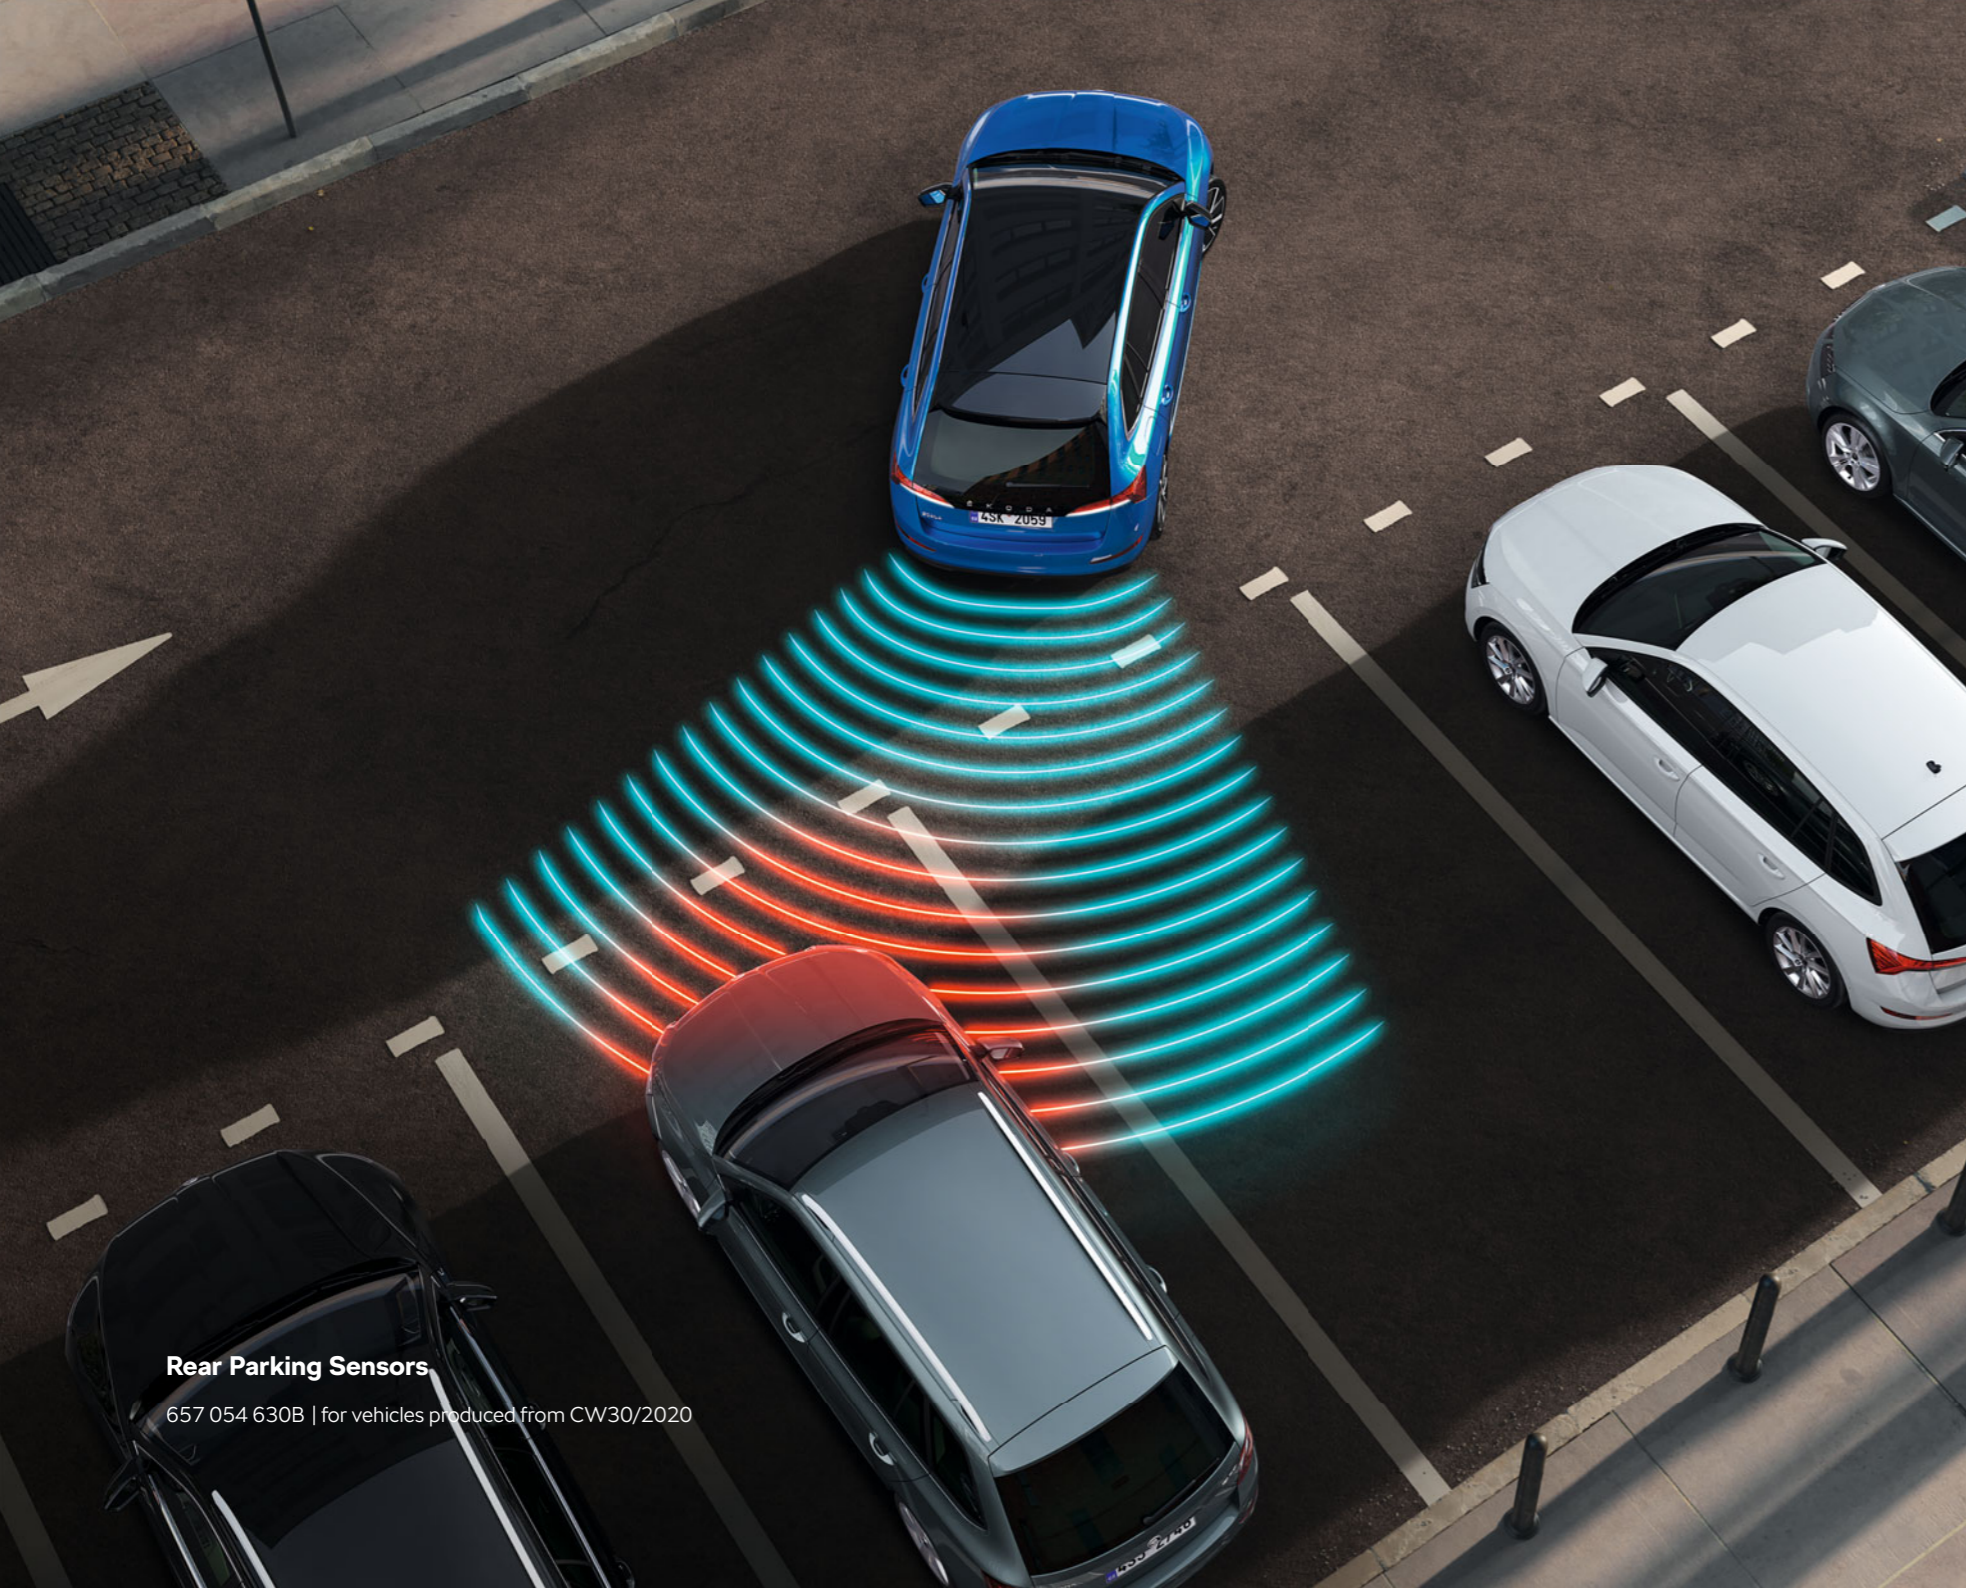

Rear Parking Sensors

657 054 630B | for vehicles produced from CW30/2020