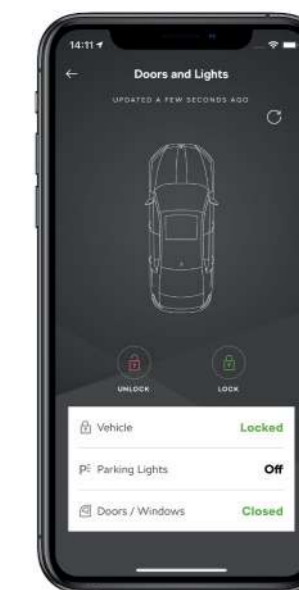

MyŠKODA Essentials

Škoda Connect and other digital services in your pocket.

It's about the journey, not just the destination – and with the Škoda Superb, everyone in the vehicle can enjoy the trip. A connected multimedia system makes it easy to communicate with friends and family, get the information you need, and keep you and your passengers happy and entertained while you drive.

With MyŠKODA Essentials you can enjoy even greater interaction with your vehicle. Use the app to remotely check the status of your vehicle, lock or unlock it, or display its parking position. Benefit from statistical insights into your last trip and use them to plan a more efficient route next time. The app also offers access to the vehicle manual or allows you to interact with your preferred service partner, with a number of further functions just waiting to be explored.

With MyŠKODA Essentials in place, your car remains under your control at all times. The app is available for download via the App Store (iOS) and Google Play (Android). Škoda Connect services are available based on the ordered service bundle: Infotainment Online or Proactive Service and Remote Access.

Connecting cable USB

5JA 051 446J | Micro
5JA 051 446H | Mini
5E0 051 510E | Apple

Adapter USB-C – USB-A 3.0

000 051 443J